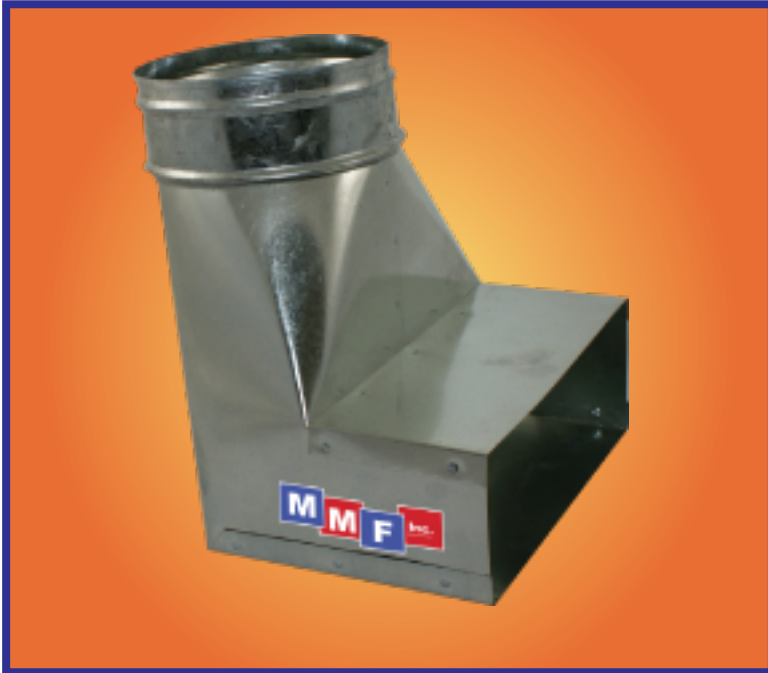

## Perimeter Stackhead Boot - 30 Gauge

**\*PH-2\* Available with  
2,4,or 6" Extension**

### DESCRIPTION:

- **Manufactured from Prime Galvanized Steel.**
- **Raw or Plaster Ground.**
- **Custom Sizes Upon Request.**

| SIZE UP TO 6" Straight       | Order QTY | PART NUMBER WITH 6" Straight |
|------------------------------|-----------|------------------------------|
| 8" ( 3 1/4-6") TO 8" RD      |           | BTZG 08 ___ A                |
| 10" ( 3 1/4-8") TO 8" RD     |           | BTZG 10 ___ A                |
| 12" ( 3 1/4-10") TO 10"RD    |           | BTZG 12 ___ A                |
| 14" ( 3 1/4-1-10") TO 10" RD |           | BTZG 14 ___ A                |